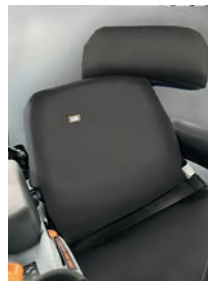

TAILORED-TO-FIT GRAMMER MAXIMO DYNAMIC PLUS SEAT COVER

Designed to Last:

- 100% waterproof
- Proven for use in harsh environments
- Keeps your seats looking like new
- Parachute thread for added long term strength
- Protects your investment 'The residual value of your Tractor or Plant'
- Made from tough, hard wearing polyester with waterproof PVC backing
- Reduces wear and tear to the original seat fabric

Protects against and resistant to:

- Mud, water & slurry
- Grease, oil & dust
- Building debris
- Oil & paint
- Food & drink

Ideal for:

- Plant operators
- Farm workers

3 piece tailored to fit set allows headrest to move sideways and armrest to be raised.